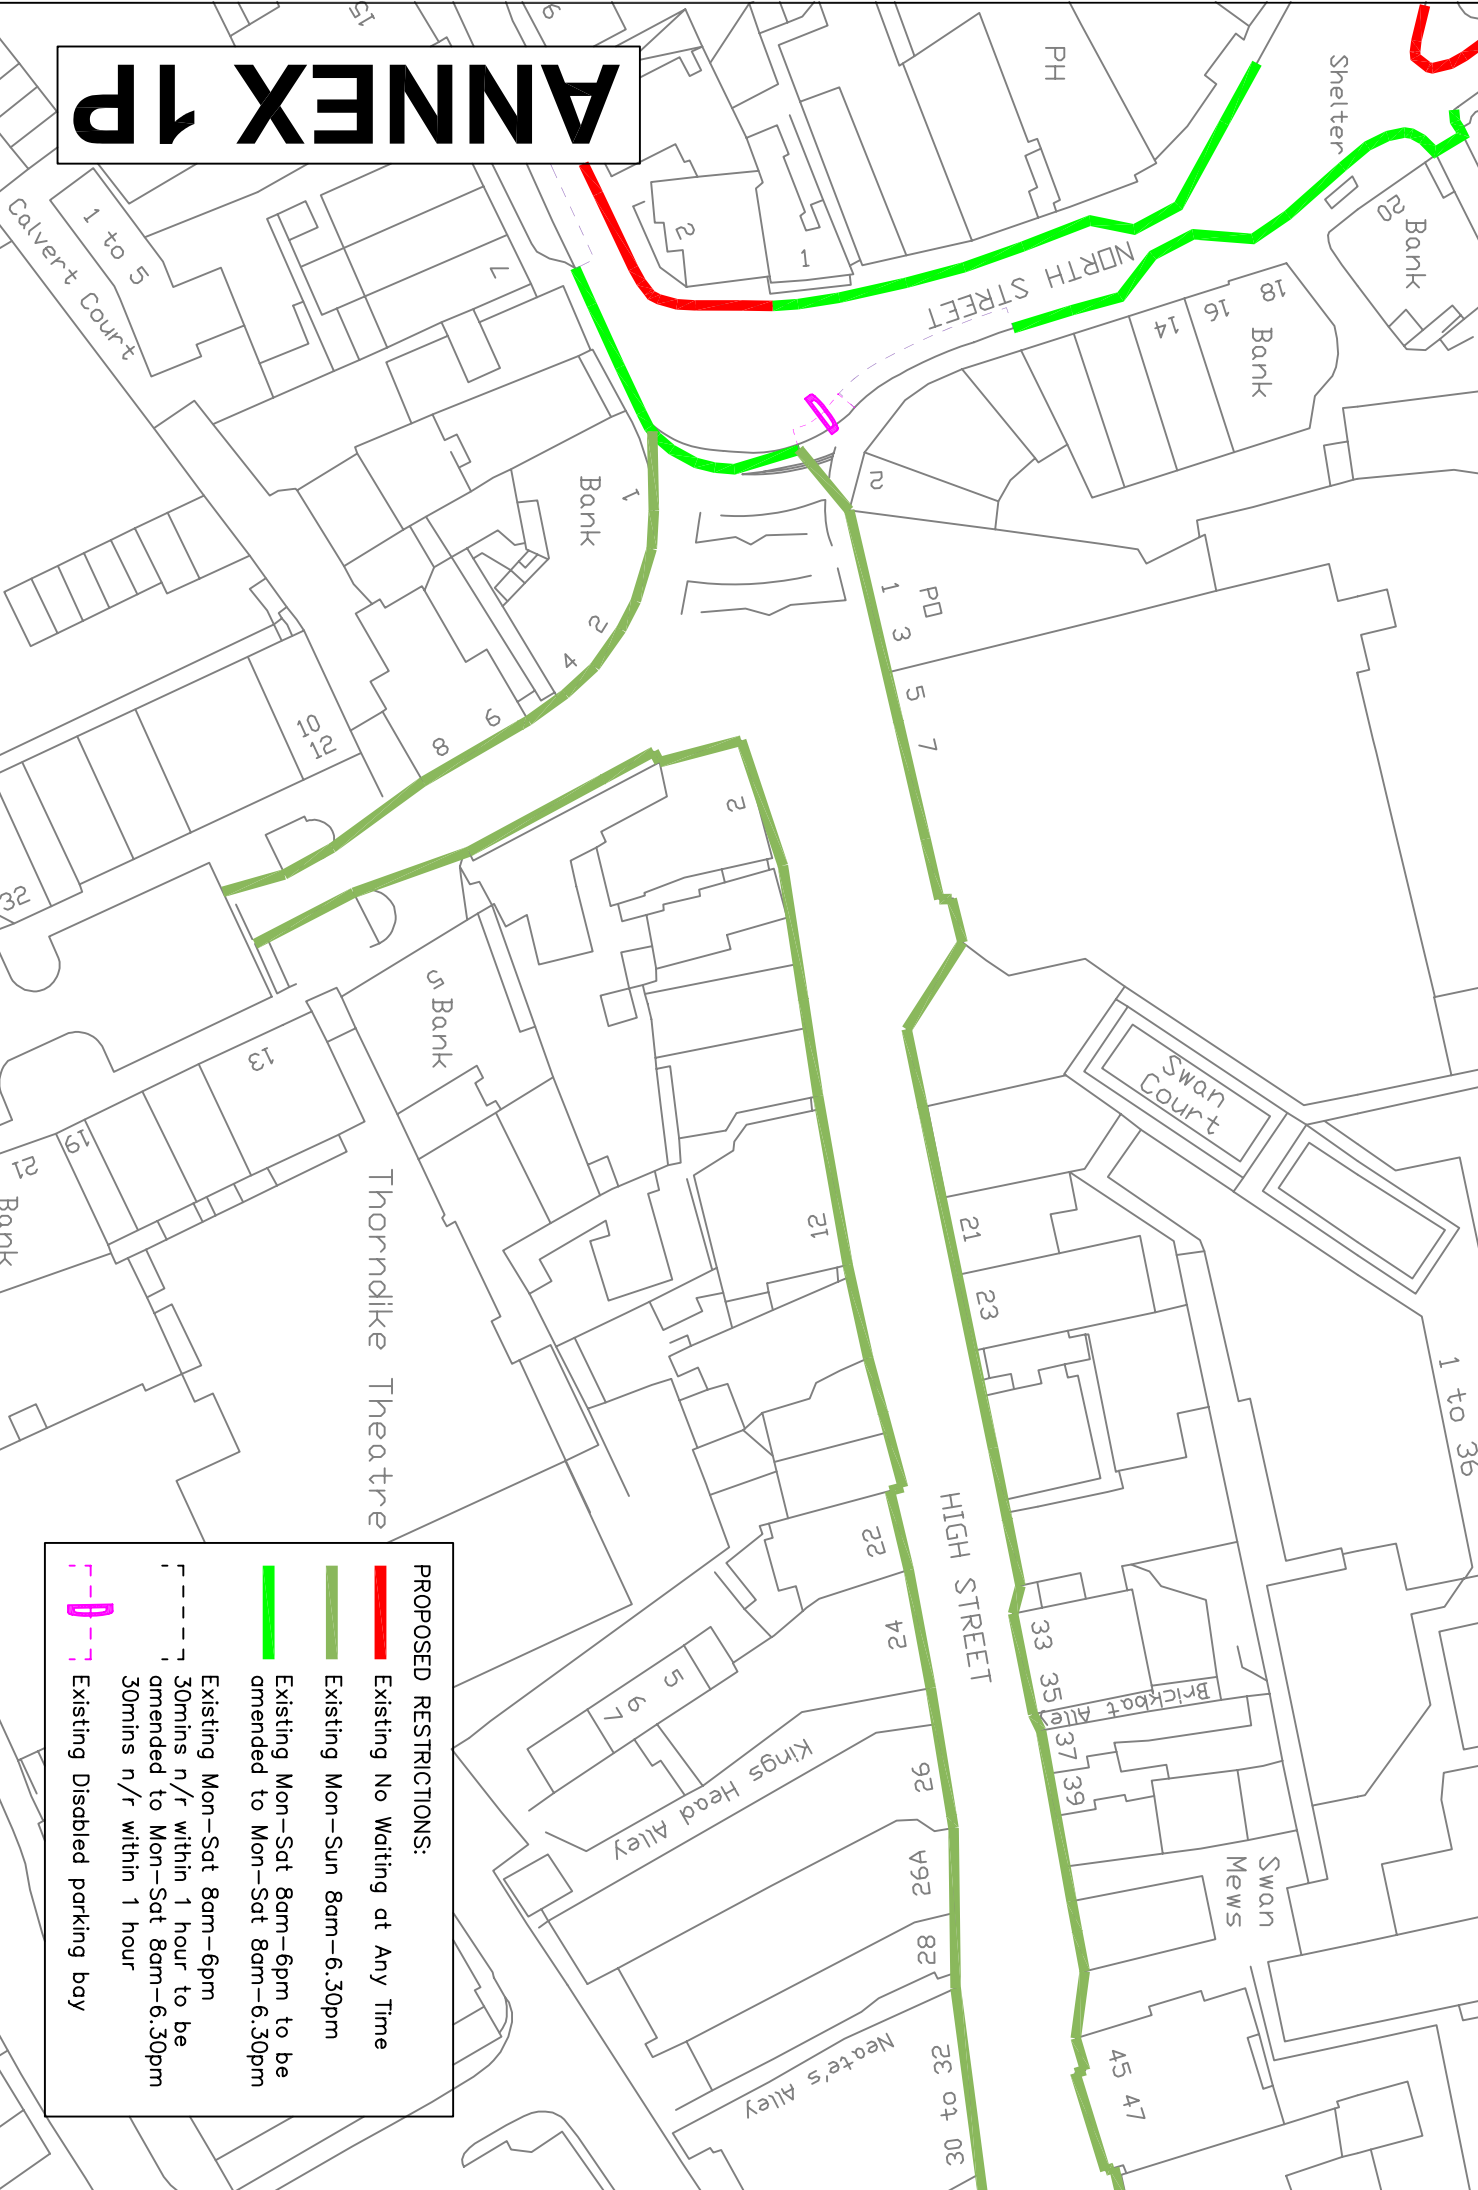

ANNEX 1P

PROPOSED RESTRICTIONS:

- Existing No Waiting at Any Time
- Existing Mon-Sun 8am-6.30pm
- Existing Mon-Sat 8am-6pm to be amended to Mon-Sat 8am-6.30pm
- Existing Mon-Sat 8am-6pm
- - - 30mins n/r within 1 hour to be amended to Mon-Sat 8am-6.30pm
- - - 30mins n/r within 1 hour
- - - Existing Disabled parking bay